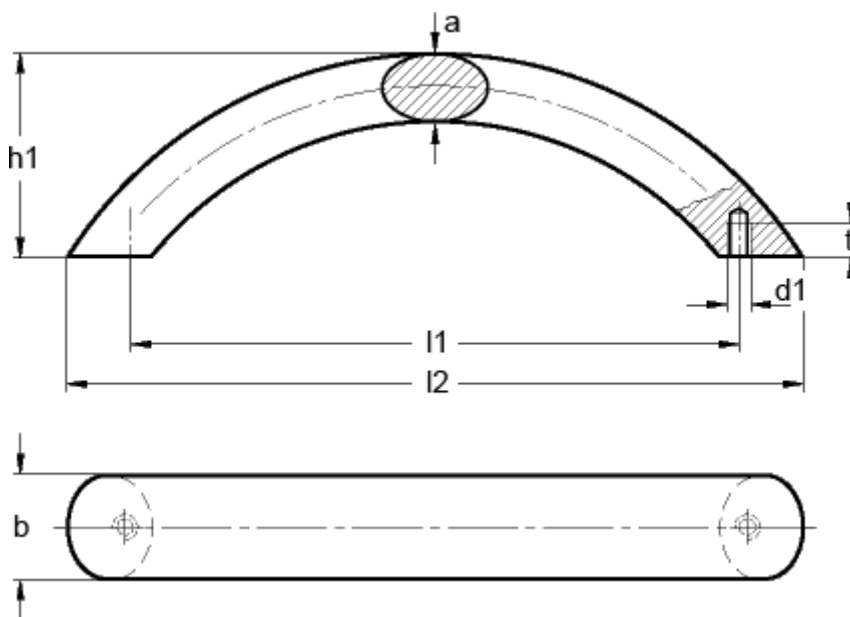

Article number: 20091167

Description: E+G Arch handle GN 565.4-26-192-A-RS

Measures

a	= 17
b	= 26
d1	= M8
h1	= 57
l1	= 192
l2	= 227
t min	= 12.0